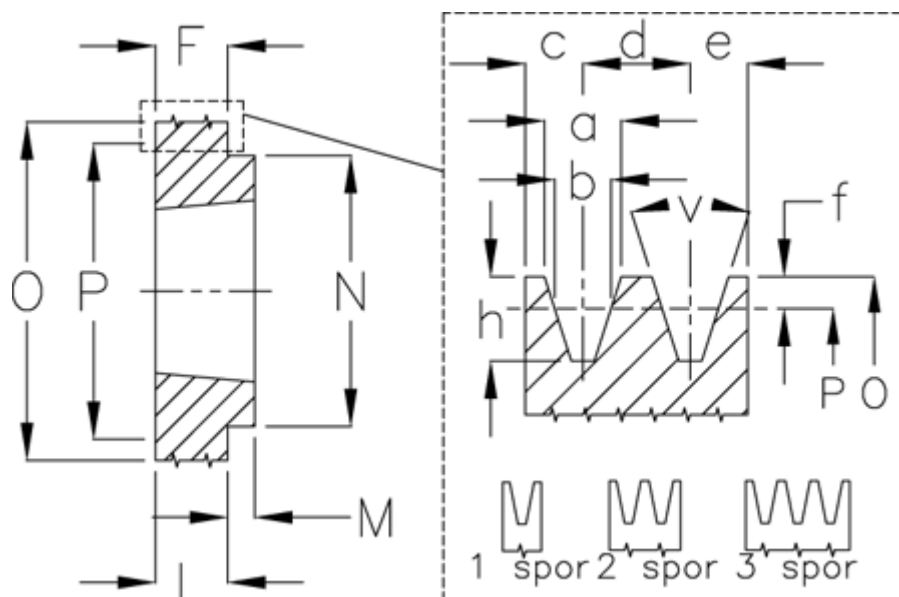

Article number: 604113010001

Description: V-belt pulley SPZ 100/1 TL1210

## Measures

a	= 9.7	For bush	= 1210	P	= 100
b	= 8.5	h	= 11.0	Type	= SPZ
Bush $\zeta$ max	= 32	J	= -	v	= 38 grader
c	= 8.0	L	= 25		
d	= 12.0	m	= 9		
e	= 8.0	N	= 85		
f	= 2.0	Number of ribs	= 1		
F	= 16	O	= 104.0		